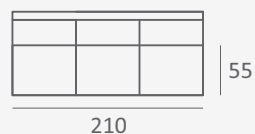

COMFY

křeslo

2-sed

3-sed

roh

relax

loketník

taburet