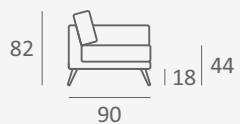

COMFY

křeslo

2-sed

3-sed

roh

relax

loketník

taburet