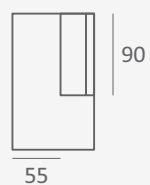

COMFY

křeslo

2-sed

3-sed

roh

relax

loketník

taburet