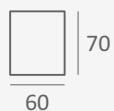

COMFY

křeslo

2-sed

3-sed

roh

relax

loketník

taburet