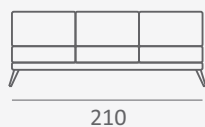

COMFY

křeslo

2-sed

3-sed

roh

relax

loketník

taburet