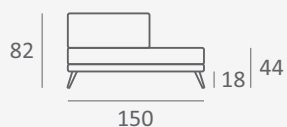

COMFY

křeslo

2-sed

3-sed

roh

relax

loketník

taburet